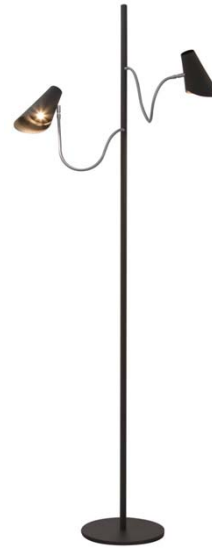

Product Specifications from Origina

Prepared for:

Model #:

202

Type:

Floor Lamp - LED

Dimensional Information

Height:	72"
Arm Exte	20"
Base:	11.5"
Shade:	7.75" x 5" Dove Tail Cone
Switch:	On-Off Switch
Finishes:	-3 Bronze -9 Black -2-3 Pewter with Bronze -9-8 Black with Antique Brass -3-8 Bronze with Antique Brass

Shown as 202-2-3

Lamping Information:

Lamp	2 x 4 Watt, 430 Lumens, 3000K, 80 CRI Replaceable LED
Bulb Included:	Chip on Board

Shipping Information:

FOB our Toronto location

Notes:

Shown as -2 Pewter Gooseneck with -3 Bronze
Also available as -8 Antique Brass Gooseneck with -9 Black
For Tubular Head order as Model #402