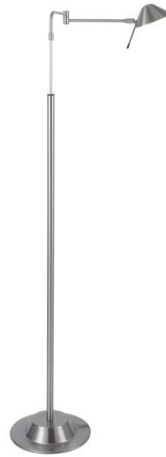

**Product Specifications from Origina**

Prepared for:

Model #: 313

Type: Swing Arm Floor Lamp

**Dimensional Information**

Height: 44"-63" Adjustable

Extension: 19"

Base: 9"

Shade: Cone Head

Shade Size: 4.25" Diameter

Switch: Full Range Dimmer

Finishes:  
-2 Pewter  
-3 Bronze  
-8 Antique Brass  
-9 Black

**Shown as 313-2**

**Lamping Information:**

Lamp: 1 x 50W 12V Halogen

Bulb Included: Yes

**Shipping Information:**

FOB our Toronto location

**Notes:**

Floor lamp with height adjustable telescopic stem.  
No need to adjust cord, lamp connectivity is through telescopic stem.

**Made in Canada**