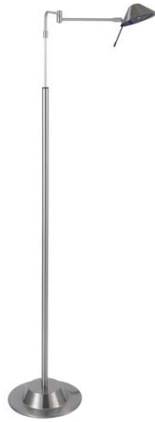

Product Specifications from Origina

Prepared for:

Model #: 313LR

Type: Swing Arm Floor Lamp - LED

Dimensional Information

Height: 44"-63" Adjustable

Extension: 19"

Base: 9"

Shade: Cone Head

Shade Size: 4.25" Diameter

Switch: On-Off Switch
On Cord

Finishes: -2 Pewter
-3 Bronze
-8 Antique Brass
-9 Black

Shown as 313LR-2

Lamping Information:

Lamp: 1 x 4 Watt, 430 Lumens, 3000K 80 CRI
Replaceable LED
Bulb Included: Chip on Board

Shipping Information:

FOB our Toronto location

Notes:

Floor lamp with height adjustable telescopic stem.
No need to adjust cord, lamp connectivity is through telescopic stem.

Made in Canada