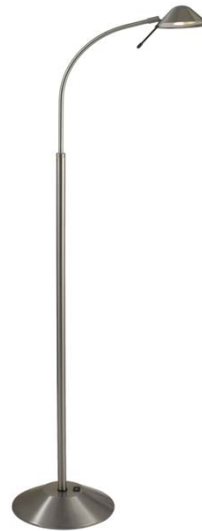

Product Specifications from Origina

Prepared for:

Model #: 323LR

Type: Floor Lamp - LED

Dimensional Information

Height: 45"

Arm Extension: 13"

Base: 9"

Shade: Cone Head

Shade Size: 4.25" Diameter

Switch: On-Off Switch
on Post

Finishes:
-2 Pewter
-3 Bronze
-8 Antique Brass
-9 Black

Shown as 323LR-2

Lamping Information:

Lamp: 1 x 7 Watt, 700 Lumens, 3000K 90 CRI

Replaceable LED

Bulb Included: Chip on Board

Shipping Information:

FOB our Toronto location

Notes:

Available with Eclipse Dimming

Made in Canada