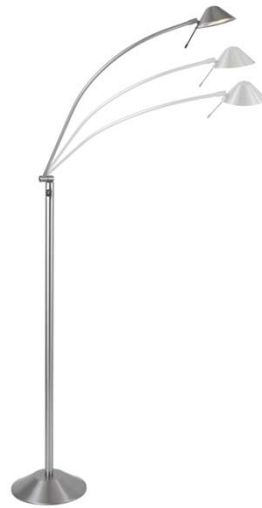

Product Specifications from Origina

Prepared for:

Model #: 338

Type: Floor Lamp

Dimensional Information

Height: 60"

Extension: 28"

Base: 9"

Shade: Cone Head

Shade Size: 4.25" Diameter

Switch: Hi-Lo Switch on Post

Finishes:
-2 Pewter
-3 Bronze
-8 Antique Brass
-9 Black
-10 White

Shown as 338-2

Lamping Information:

Lamp: 1 x 50W 12 V Halogen

Bulb Included: Yes

Shipping Information:

FOB our Toronto location

Notes:

Arm pivots 350 degrees from left to right.
Arm curvature can be positioned left or right side.
Shown in motion.

Made in Canada