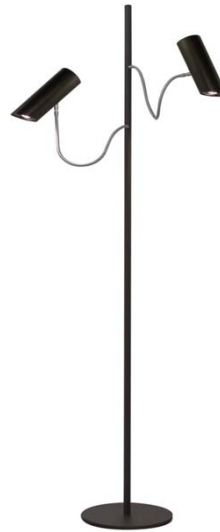

Product Specifications from Origina

Prepared for:

Model #: 402

Type: Floor Lamp - LED

Dimensional Information

| | |
|-----------|---|
| Height: | 72" |
| Arm Exte | 20" |
| Base: | 11.5" |
| Shade: | 7.5" x 2.5" |
| Switch: | On-Off Switch |
| Finishes: | -3 Bronze -9 Black -2-3 Pewter with Bronze -9-8 Black with Antique Brass -3-8 Bronze with Antique Brass |

Shown as 402-2-3

Lamping Information:

| | |
|----------------|---------------------------------------|
| Lamp | 2 x 4 Watt, 430 Lumens, 3000K, 80 CRI |
| Bulb Included: | Replaceable LED Chip on Board |

Shipping Information:

FOB our Toronto location

Notes:

Shown as -2 Pewter Gooseneck with -3 Bronze
Also available as -8 Antique Brass Gooseneck with -9 Black
For Tubular Head order as Model #402

Made in Canada