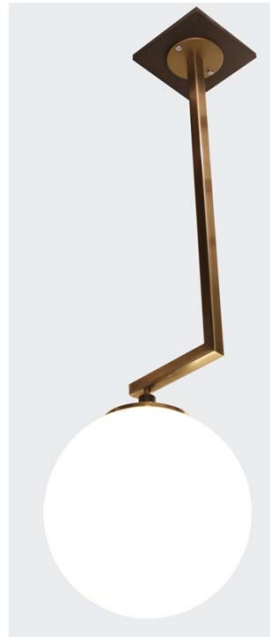

**Product Specifications from Origina**

Prepared for:

Model #: 978

Type: Ceiling/Semi-Flush

**Dimensional Information**

Overall Height: 32"

Canopy: 5" x 5"

Shade: 10" Frosted Glass Globe

Hanging Weight: 5 lbs

Finishes:  
-2 Pewter with Bronze Accent  
-7 Warm Brass with Bronze Accent

**Shown as 978-7 Warm Brass with Frosted Glass Globe**

**Lamping Information:**

Lamp: 1 x 100W, Type A

Bulb Included: No